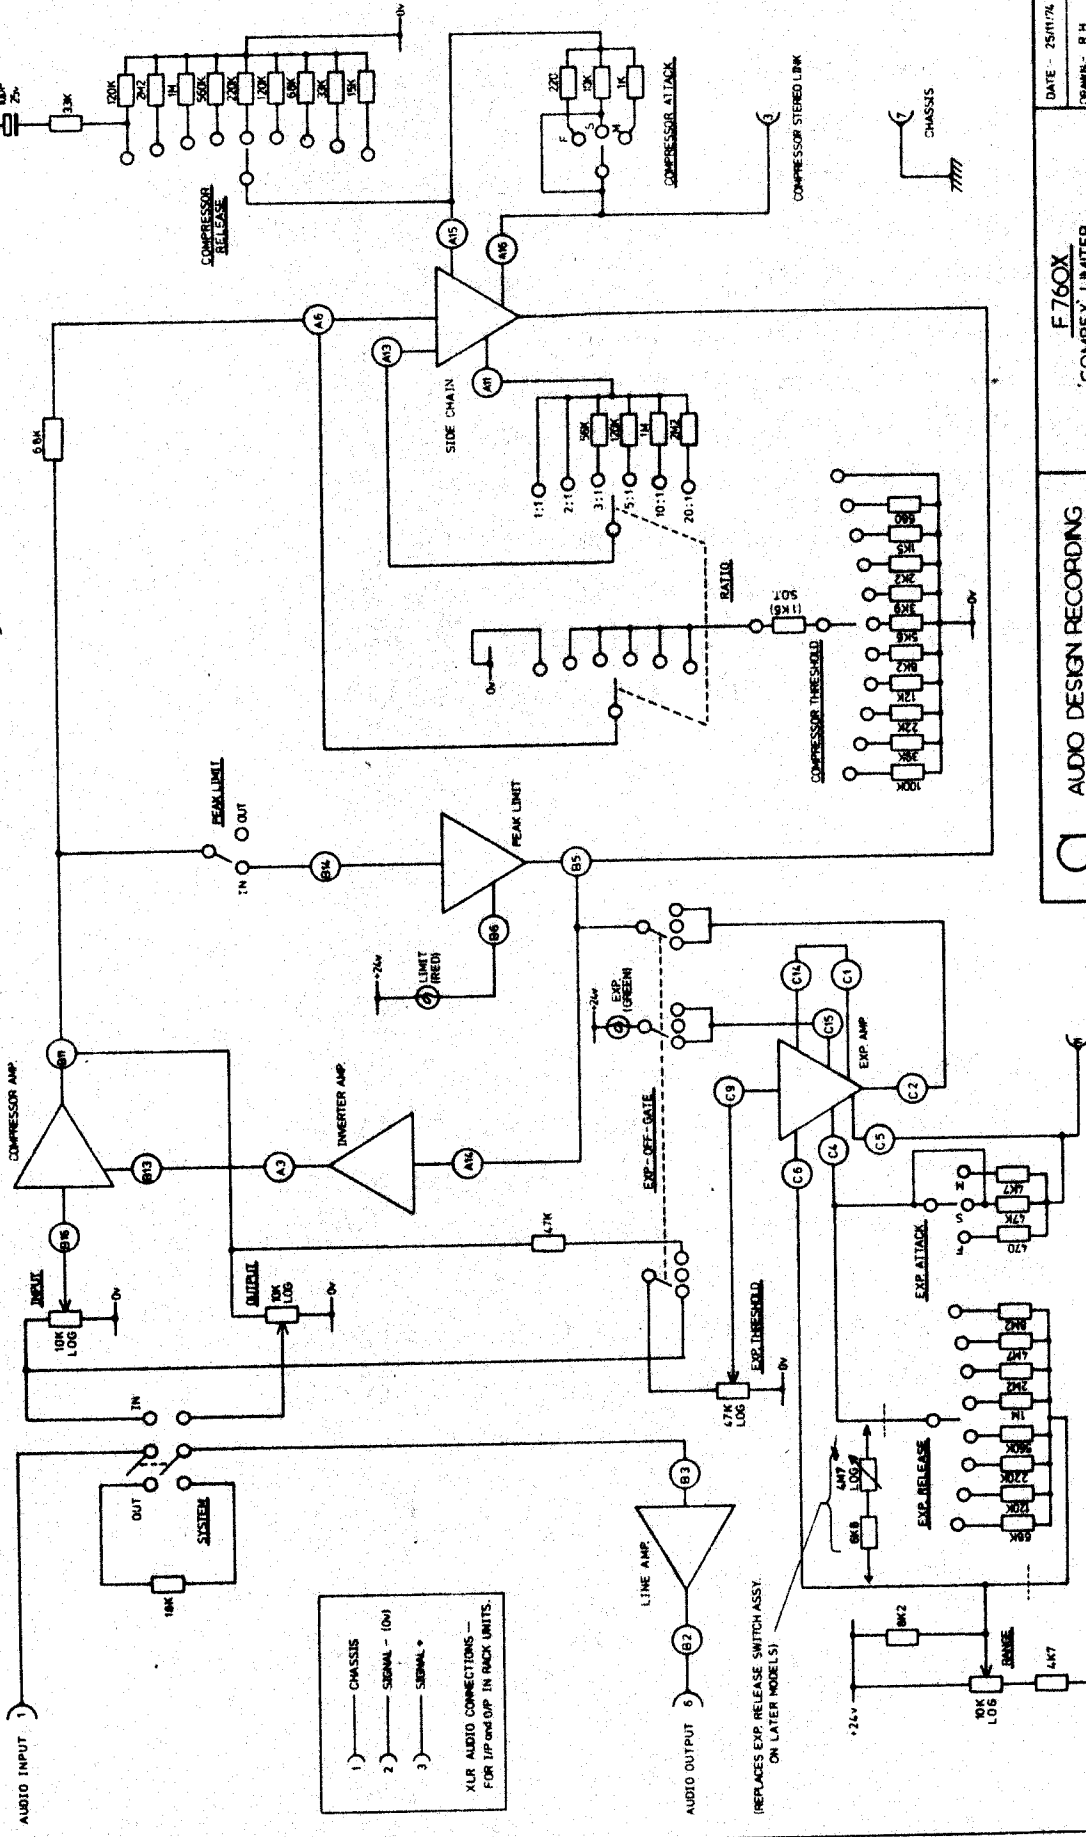

MODULE EXTERNAL CONNECTIONS
(16 MAY BLUE RIBBON / RED RANGE PLUS)

F 700 SERIES -
COMPRESSOR ATTACK AND RELEASE

DATE - 25/11/74
DRAWN - R H
ISSUE - /B

F 760X
COMPLEX LIMITER
PEAK LIMITER - COMPRESSOR - EXPANDER / GATE MODULE

AUDIO DESIGN RECORDING

BR

1) CHASSIS
2) SIGNAL - (0V)
3) SIGNAL *

XLR AUDIO CONNECTIONS -
FOR TP and OP IN RACK UNITS.

(REPLACES EXP. RELEASE SWITCH ASSY.
ON LATER MODELS)